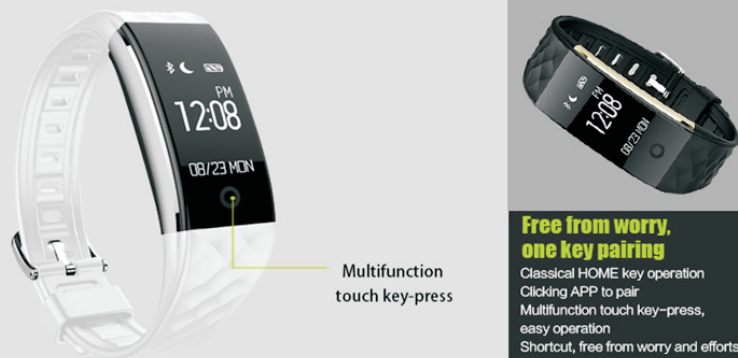

IVS Smart Health Wristband S2

Details display

SHOW DETAILS

Multifunction touch key-press

Free from worry, one key pairing
Classical HOME key operation
Clicking APP to pair
Multifunction touch key-press, easy operation
Shortcut, free from worry and efforts