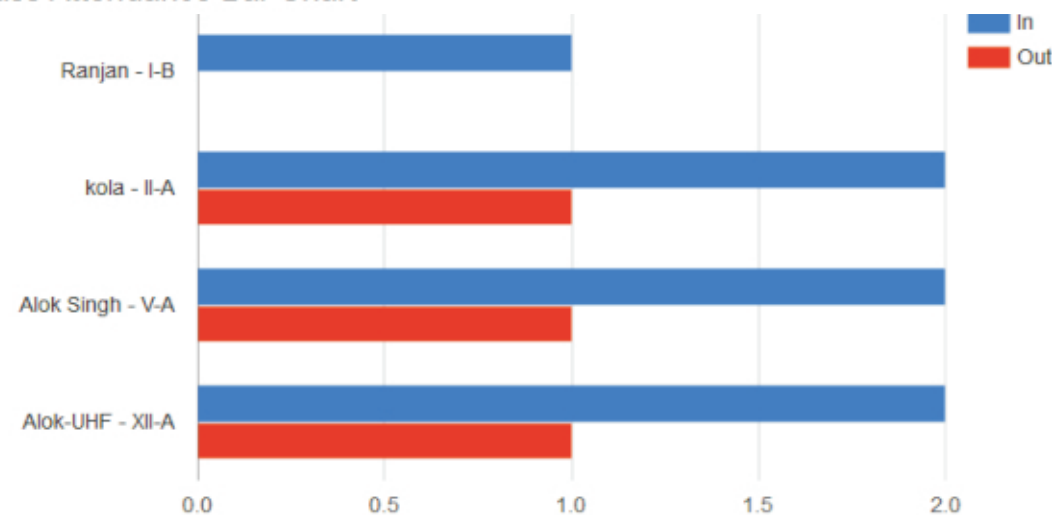

Class Attendance Bar Chart

IVS Other Offerings Details:-

1. Online School Portal
2. Digital Notice Board
3. Hostel/Mess Management to avoid waste of food and tracking students
4. Interactive Voting for Food Items on Special Day or events
5. Interactive Sports Events
6. Music and Lab attendance and important equipment inventory and tracking
7. Digital Library and Tracking Management
8. Latest Technologies Training – 1 week programme in a year, mode would be Classroom and On Free
9. Interactive Website and Mobile Apps
10. School Management Software and Fees management Software.
11. Integrate ISAAS with existing attendance management systems

Online Portal : www.abhyudayonline.com

You are not logged in. ([Login](#))

English (en) ↓

Welcome to Abhyuday Online

Home
Articles
What We Offer???
Forum
My Courses
Contact Us
Website Policies
Testimonials

Like Page

Welcome to Abhyuday Online. Your one stop solution for Entrance and Certification examinations.

We offer various types of Learning and Delivery for each individual.

- Individual learning plans (ILP)
- Collaborative and social learning (wikis, blogs, forums)
- Blended learning - mix eLearning (online) and face to face activity (offline)

We also provide Online Practice / Mock Test Series for TIBCO BusinessWorks Certification exams.

Currently you have access for the free sample tests . You need to create an account and enroll yourself to get the access of " Free Sample Test" section. Later we add more.

Available Free Mock Tests :-

- Free BW Mock Test - TB0-123 - 20 Questions

+3 including You, Alok Singh

- Permutations and Combinations
- Logarithmic and their Properties

Today's Offer

GROUPON

Up to **90% Off**
the Best Deals in Your City.

[See the Deals](#)

OFFERS ZONE

EXCITING NEW OFFERS ON
CAMERAS, MOBILES, LAPTOPS & TABLETS

[SHOP NOW](#)

Login

Username

Password

[Login](#)

[Create new account](#)

[Lost password?](#)

Course categories

- [Test Series](#)
- [Training](#)
- [All courses ...](#)

Main Menu

- [What We Offer???](#)
- [Forum for Discussion](#)
- [Contact Us](#)
- [Privacy Policy](#)
- [Terms & Conditions](#)
- [Disclaimer](#)
- [Refund Policies](#)
- [Testimonials](#)