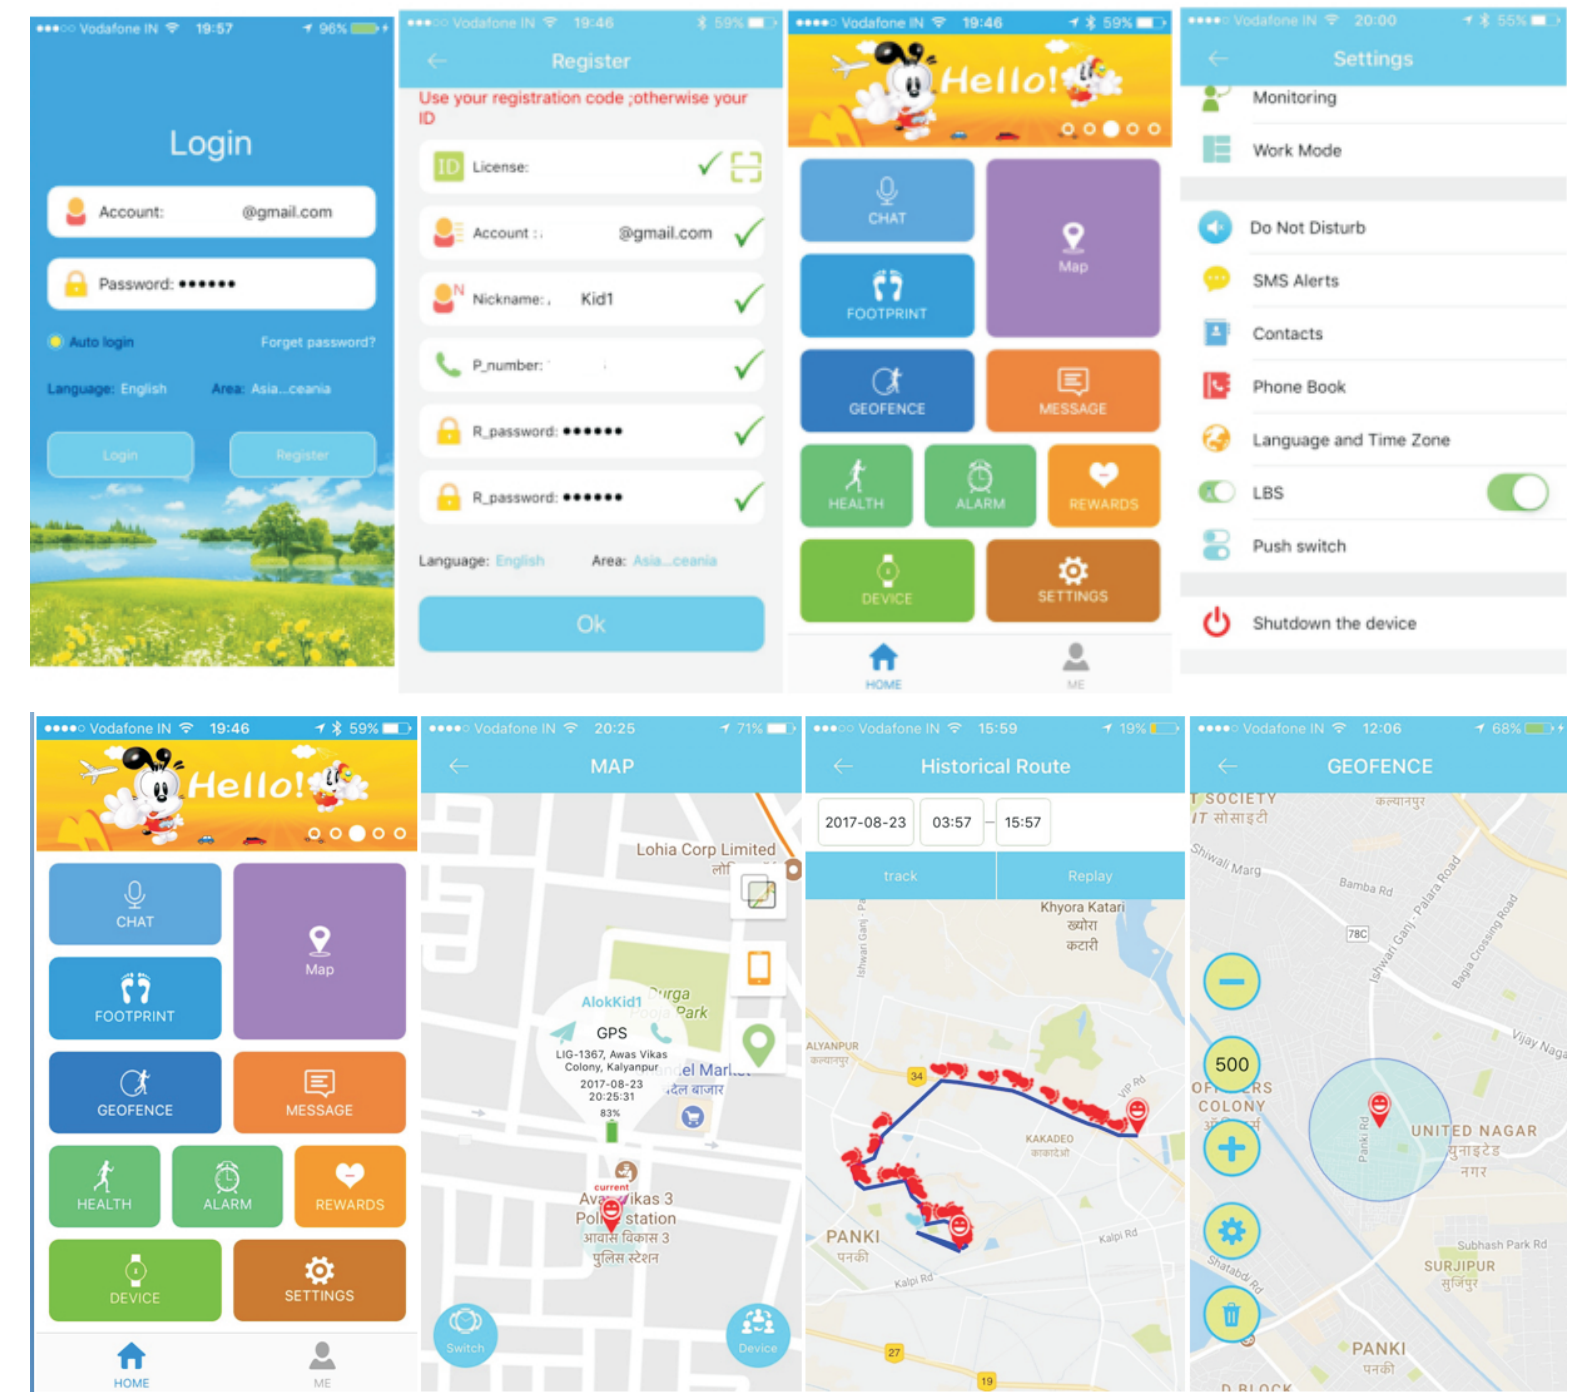

IVS softtech™
Pvt. Ltd.
SMART KIDS GPS WATCH

— SMART FEATURES —

- Triple positioning
- History route
- Electronic fence
- Alerts
- SOS calling
- Make a call
- Voice Chat
- Watch Removal Alert
- Pedometer
- Alarm
- Do Not Disturb
- Remote shutdown

IVS 300S

IVS 300S

IVS 300S

IVS 300

IVS 300

IVS 300

IVS Smart Health Wristband S2

Details display

SHOW DETAILS

Multifunction touch key-press

Free from worry, one key pairing
 Classical HOME key operation
 Clicking APP to pair
 Multifunction touch key-press, easy operation
 Shortcut, free from worry and efforts