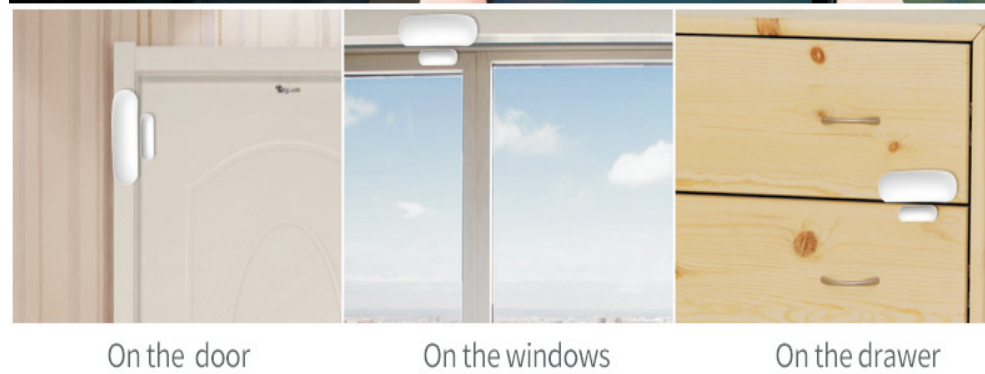

The door closed

Lamps off in the Corridor, living room

The air-conditional and TV closed

Alert detectors armed on

WIDER RANGE,
MORE POWERFUL PENETRATING,
MORE STABLE SIGNAL

NOTIFICATION ON MOBILE APP

Can recording, capturing pictures by the IP camera. Or scare away the thief by talking.