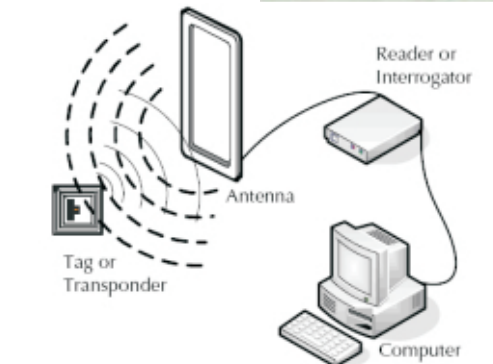

Retrospection to Improve future path planning

IVS Solutions

Current Solution:-

1. IVS Student Alerts & Attendance System (ISAAS)

IVS provides bespoke two type of ISAAS RFID based solutions.

- a) Touch and Go Model
 1. Face Detection
 2. Fingerprint Reader
- b) GATE READER / Walk Through Model

IVS RFID Solutions : ISAAS

Salient Feature:-

- No Need to Change anything In Current Practice of Operation.
- No Need of a Computer or a Person to Manage as this is fully automated system.
- No Need of Internet cost for you. However, All Records are available online.
- Accurate & Automatic Student Attendance.
- Automatic Daily SMS to Parents on Arrival/Leave of student from school.
- Automatic SMS to Parents of Absent Students or student not leaving school after standard school time is over
- Automatic SMS to Parents of Students who tried to bunk the school or leaving earlier than regular time.
- Auto attendance of students as soon as student enters school premise / class Tracking, monitoring, and identification of students in school premise and in GPS/GPRS-enabled school buses in real time
- Keeping records of late arrival, early departure and time summary
- Besides daily tracking of the child, In School Attendance system can also be used to inform parents of the Events, Holidays and Change in any schedule of the school.
- Daily / Weekly / Monthly / Yearly Absentee/Attendance Customize Report
- Manual Entry Option for student who forgot his/her ID card.
- Bulk SMS facility for special events and announcements