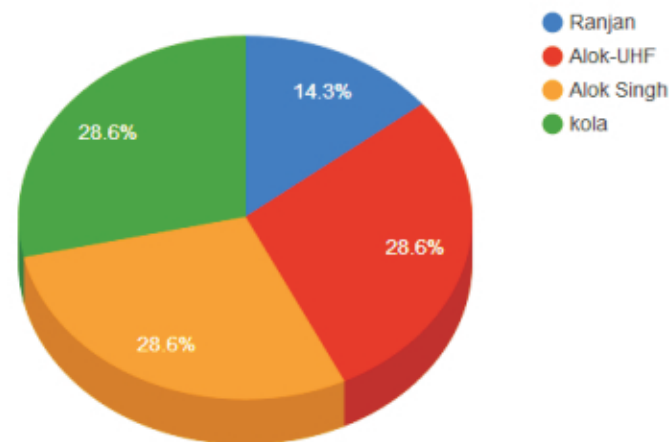

IVS softtech PVT.LTD. Home ISAAS Dashboard User Registration

ISAAS

Full Name:

Mobile Number:

Alternate Mobile Number:

Serial Number:

Pie Chart

Tag wise Status