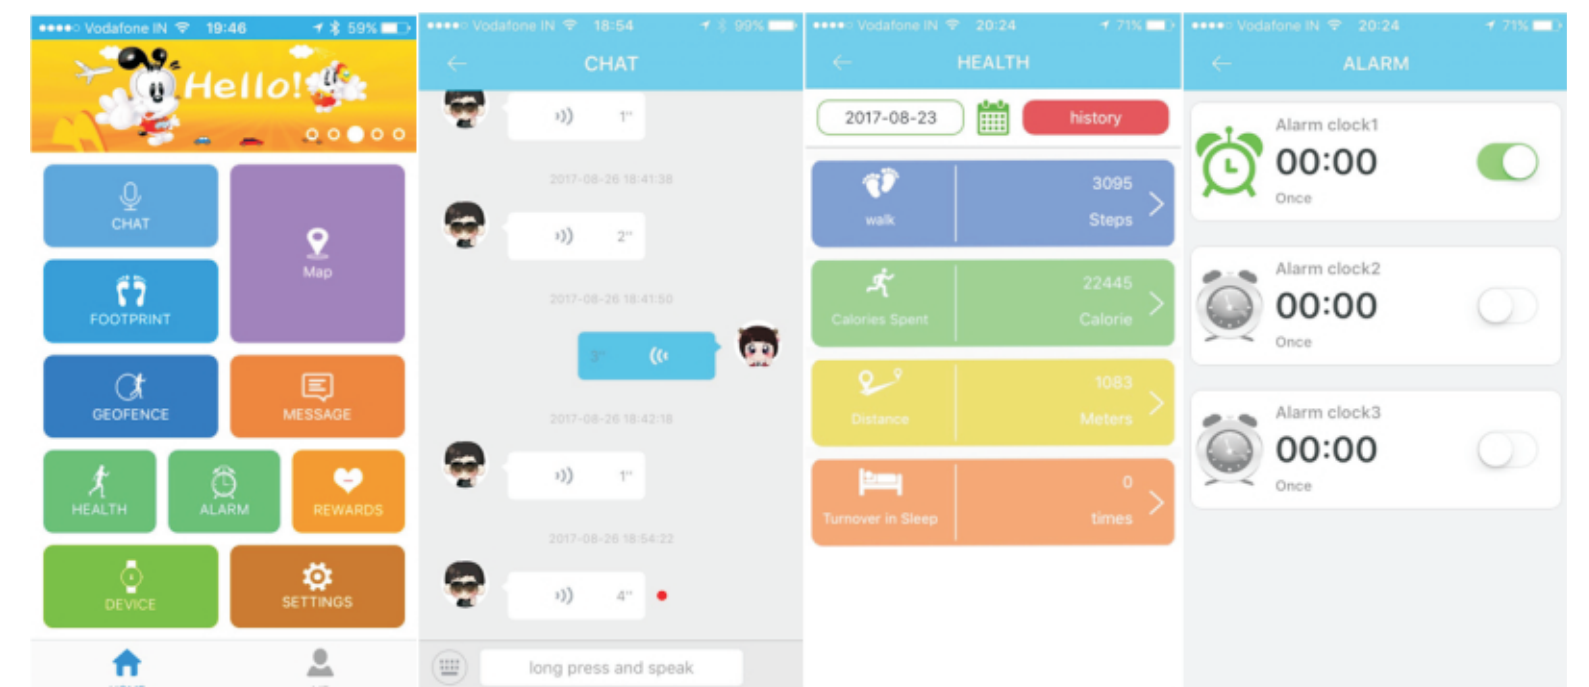

IVS softtech™
Pvt. Ltd.
SMART KIDS GPS WATCH

— SMART FEATURES —

- Triple positioning
- History route
- Electronic fence
- Alerts
- SOS calling
- Make a call
- Voice Chat
- Watch Removal Alert
- Pedometer
- Alarm
- Do Not Disturb
- Remote shutdown

IVS 300S

IVS 300S

IVS 300S

IVS 300

IVS 300

IVS 300

IVS Smart Health Wristband S2

Details display

SHOW DETAILS

Multifunction touch key-press

Free from worry, one key pairing
 Classical HOME key operation
 Clicking APP to pair
 Multifunction touch key-press, easy operation
 Shortcut, free from worry and efforts